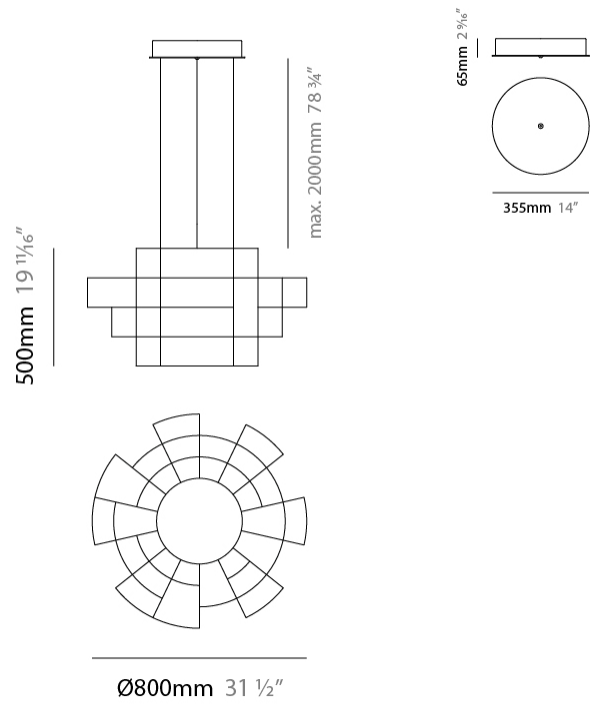

D101694-

base number   LED   Color   Finish
Dimming   Dimming   Temperature   Options

1. To build a product code in our configurator select the specify button on the base model # product page
2. To build a manual product code on this datasheet choose from the options listed below in blue font and add the suffix to the base model #

GENERAL

Series: Spectre
Brand: Quasar
Division: Design
Mounting Type: Suspension
Mounting Location: Ceiling
Subcategory: Ambient

PHYSICAL

Shape: Abstract
Diameter (mm): 800
Diameter (in): 31 1/2
Height (mm): 500
Height (in): 19 11/16
Max. Overall Height (mm): 2500
Max. Overall Height (in): 98 7/16
Light Distribution: Omnidirectional
Weight (kg): 3.5
Weight (lbs): 7.72
Fixture Finish: [NIC / BRA / BBR](#)
Fixture Material: Metal
Upon Request: Custom Sizes

ELECTRICAL

Lamp Type: LED
Input Wattage (W): 61.8
Dimming: [Non-Dimming / Phase Dimming (120vac Only)](#)
Driver Included: Yes
Driver Location: Integrated
Driver Type: Constant Voltage - 120/277Vac
Driver Class: Class 2
Input Voltage (V): 120 - 277
Output Voltage (V): 12
Upon Request: (Not included - see components) Integral: 0-10Vdc dimming

LED

Number of LEDs: 71
Color Temperature (°K): [2400 / 2800](#)
Max. Delivered Lumen (lm): 2130 (2800K)
CRI: >90 CRI
Lamp Life (hrs): 50000

OPTICAL

RATINGS AND CERTIFICATIONS

Certified By: Certified for North American Standards
IP rating: IP20

PROJECT	_____
TYPE	_____
SPECIFIER	_____
QUANTITY	_____
DATE	_____